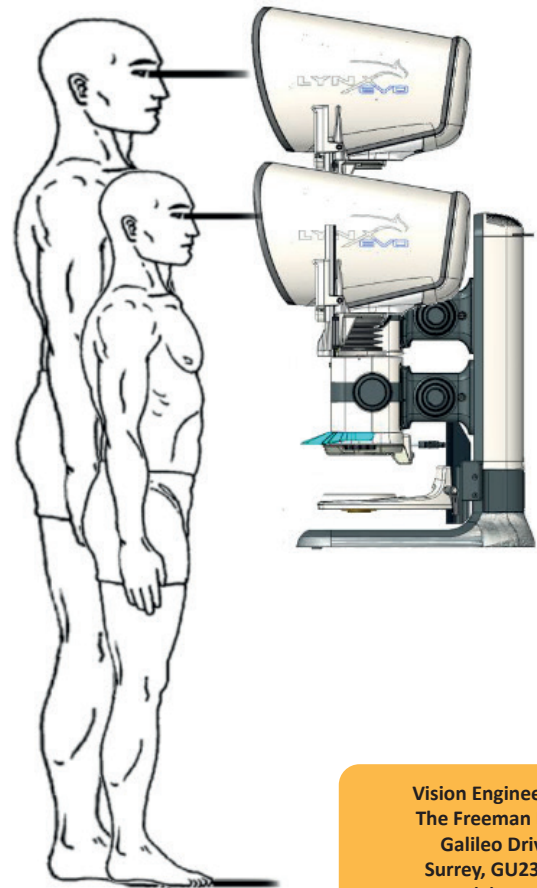

EVO Elevate

for Lynx EVO

Expand the range of users for your stereo microscope, without compromising on ergonomics. Good ergonomics directly lead to a number of business and user benefits.

Lynx EVO stereo microscopes' ergonomic prowess is further enhanced by the addition of the EVO Elevate.

- Users of different statures can benefit from an ergonomic 'neutral neck' position
- One stereo microscope can be shared by many users without significant configuration changes
- 298mm vertical travel
- Movement range will accommodate approx. 95% of women and 90% of men*
- Compatible with a wide range of Lynx EVO accessories

Business benefits of good ergonomics:

- Improved operator productivity
- Improved operator yield
- Improved product quality
- Reduced operator absenteeism
- Reduced operator fatigue
- Reduced risk factors for musculoskeletal disorders

Eye Height standing (cm) (Floor to eye-point.)			
Percentile	Men	Women	Percentile
1	148.40	137.39	1
5	152.82	141.52	5
10	155.08	143.67	10
25	158.88	147.30	25
50	163.26	151.45	50
75	167.82	155.77	75
90	171.29	159.75	90
95	174.29	165.13	95
99	178.15	166.43	99

* Bench height needs to be set appropriately.

Vision Engineering Ltd.
The Freeman Building,
Galileo Drive, Send,
Surrey, GU23 7ER, UK
+44 (0) 1483 248300
generalinfo@visioneng.co.uk